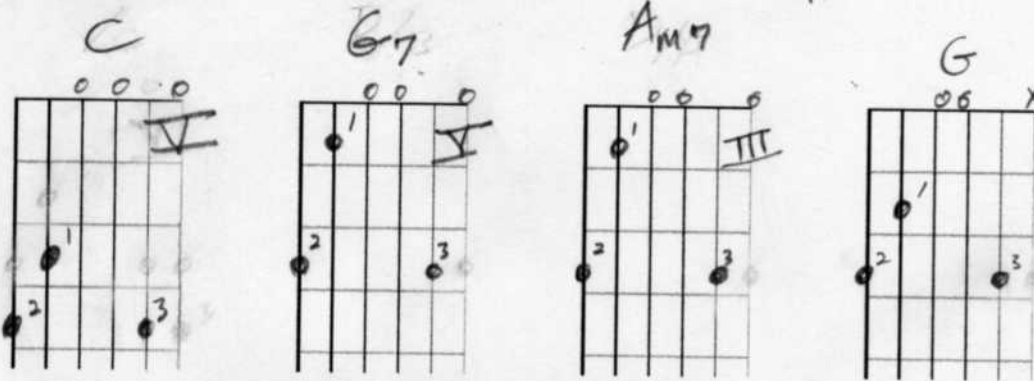

You're the One

Aaron Strumpel and Ben Pasley
Psalm 147

The magic G shape!

C G7 Am7 G
V.1 I'd wait...and look...under the table... for crumbs

C G7 Am7 G
I'd touch...your robe...just to be...made whole

C G7 Am7 G
Cause You're...the one...who heals...our hearts

C G7 Am7 G
Your...the one who gets the party...started

(C G7 Am7 G)
La, la, la, la, la.....

V.2 I'd climb every tree just to see... Your face
I'd journey...for miles...you wash...my feet
Cause You're...the one...who sends... the breeze
So tie...a rope to the tree we...will swing
La, la, la, la, la.....