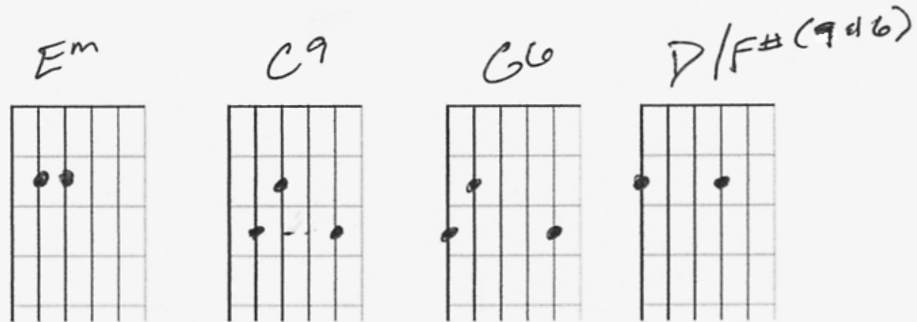

Twenty Three

(Aaron Strumpel, CCLI Registered, Re-recording licenses at entertheworshipcircle.com)

Standard Tuning. Capo VIII

Em - C9 - G6 - D/F# (same throughout song)

(1.) Arise Oh Lord

Lift up Your eyes