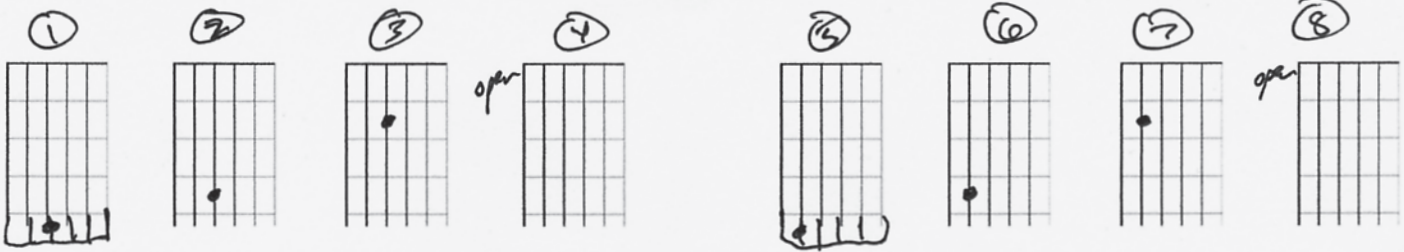

# One Word

(Aaron Strumpel, CCLI Registered, Re-recording licenses at entertheworshipcircle.com)

I used an open E tuning with a baritone acoustic for this song. Open E Tuning is: B, E, B, E, E, B.

1- 2 3 4  
One word, is all I seek today  
1 2 3 4  
One word, is all I want from You  
1 2 3 4  
One word, is why I've come right now  
5 6 7 8  
One word of hope, one word of life