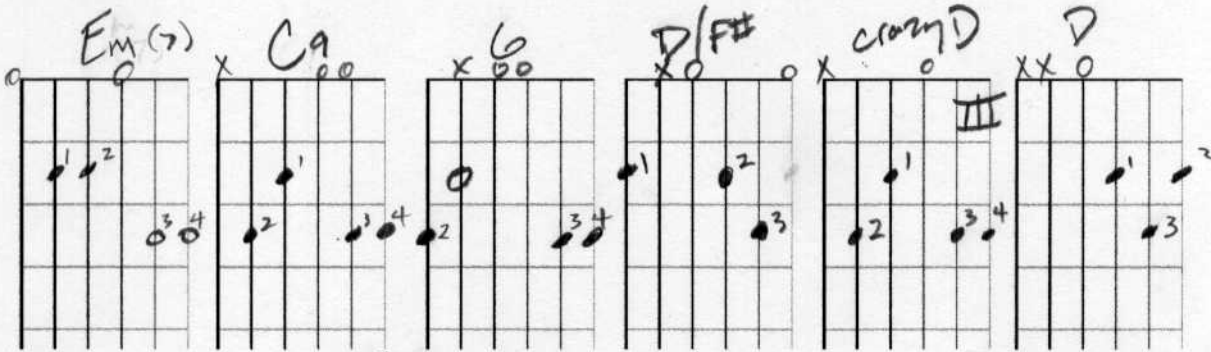

Nothing Can Stop You

Karla Adolphe and Ben Pasley

Psalm 45

↖ ○ ↗ = chorus shapes

Em C9 G_{no3} Em C9 G_{no3} D/F#
V.1 Great are You, Lord, I do not have words to explain

Em C9 slide to crazy D
 All you have done for me

Em C9 G_{no3} Em C9 G_{no3} D/F#
 Generations have come, In their wisdom they call you their God

Em C9 G_{no3} C
 Your love has no limits at all...so now I sing...

Em7 C9 G D
CH. Lord, You are perfect, in all of Your ways

Em7 C9 G D
 Your not easily angered, You make no mistakes

Em7 C9 G D C9
 No, nothing can stop You, nothing can stand in Your way

*Sugar plum
waltz!*

V.2 You hear my cry, You will catch every tear from my eyes
 And you watch over my life