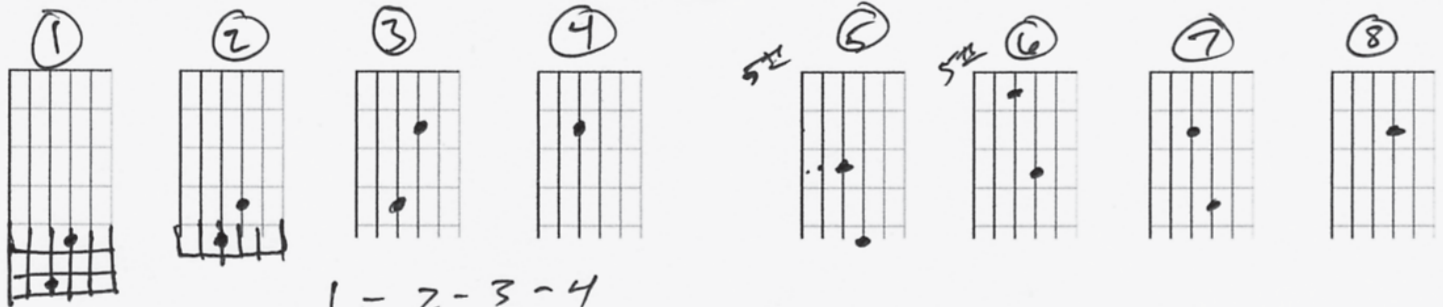

Injustice

(Aaron Strumpel, CCLI Registered, Re-recording licenses at entertheworshipcircle.com)

I used an open G tuning with a normal acoustic for this song. Open G Tuning is: D, G, D, G, G, D.

1 - 2 - 3 - 4