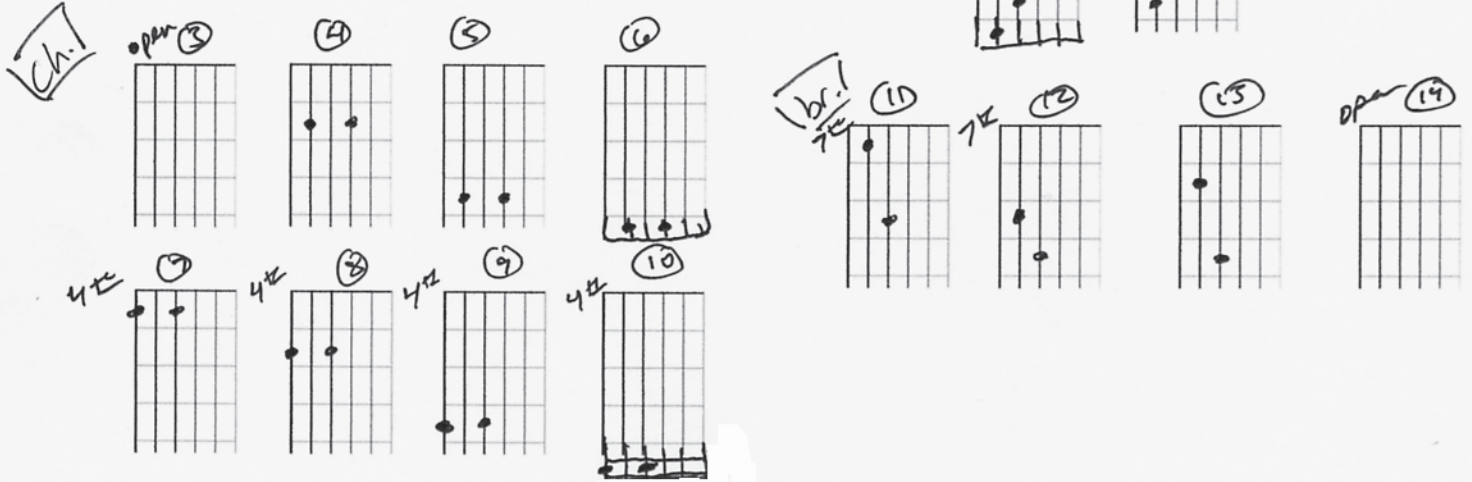

Hosanna

(Aaron Strumpel, CCLI Registered, Re-recording licenses at entertheworshipcircle.com)

I used an open G tuning with a regular acoustic for this song. Open G Tuning is: D, G, D, G, G, D.

(vs. 1) My heart beats today with a faster pace than blood can flow
My heart beats today with a fevered pace my veins can't hold
This old piece of clay that You've shaped for so many years
Is 'bout to burst away as You're drawing near

(ch. 1) HOSANNA! HOSANNA! HOSANNA!

(vs. 2) My mind circles today with thoughts much too big to think
My mind races today with pictures and colors too bright to keep
This old piece of clay that You've shaped for so many years
Is 'bout to burst away as You're drawing near

(br.) Come close my King who bears all my sorrows
Come close my King who was crushed for me
Come close my King who hears my praise
Come close my King, by your wounds I am saved