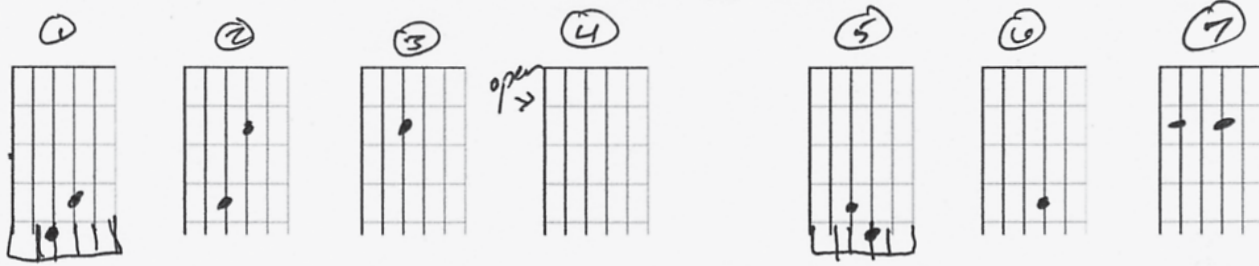

# From the Dust

(Aaron Strumpel, CCLI Registered, Re-recording licenses at entertheworshipcircle.com)

I used an open E tuning with a baritone acoustic for this song. Open E Tuning is: B, E, B, E, E, B.

1 2  
 (1.) From the dust I have come  
 To the same I'll return  
 I'm just a blade of grass under wind that blows  
 I'm just a flower no one will know

5 6  
 (2.) You form me from the earth  
 You fill me with your righteousness  
 You crown me with your love  
 You're love it stays with me

5  
 (3.) So praise the Lord you mighty ones  
 Praise the Lord you angels of heaven  
 Praise the Lord  
 Praise the Lord you tiny ones  
 Praise the Lord you men of the earth  
 Praise the Lord